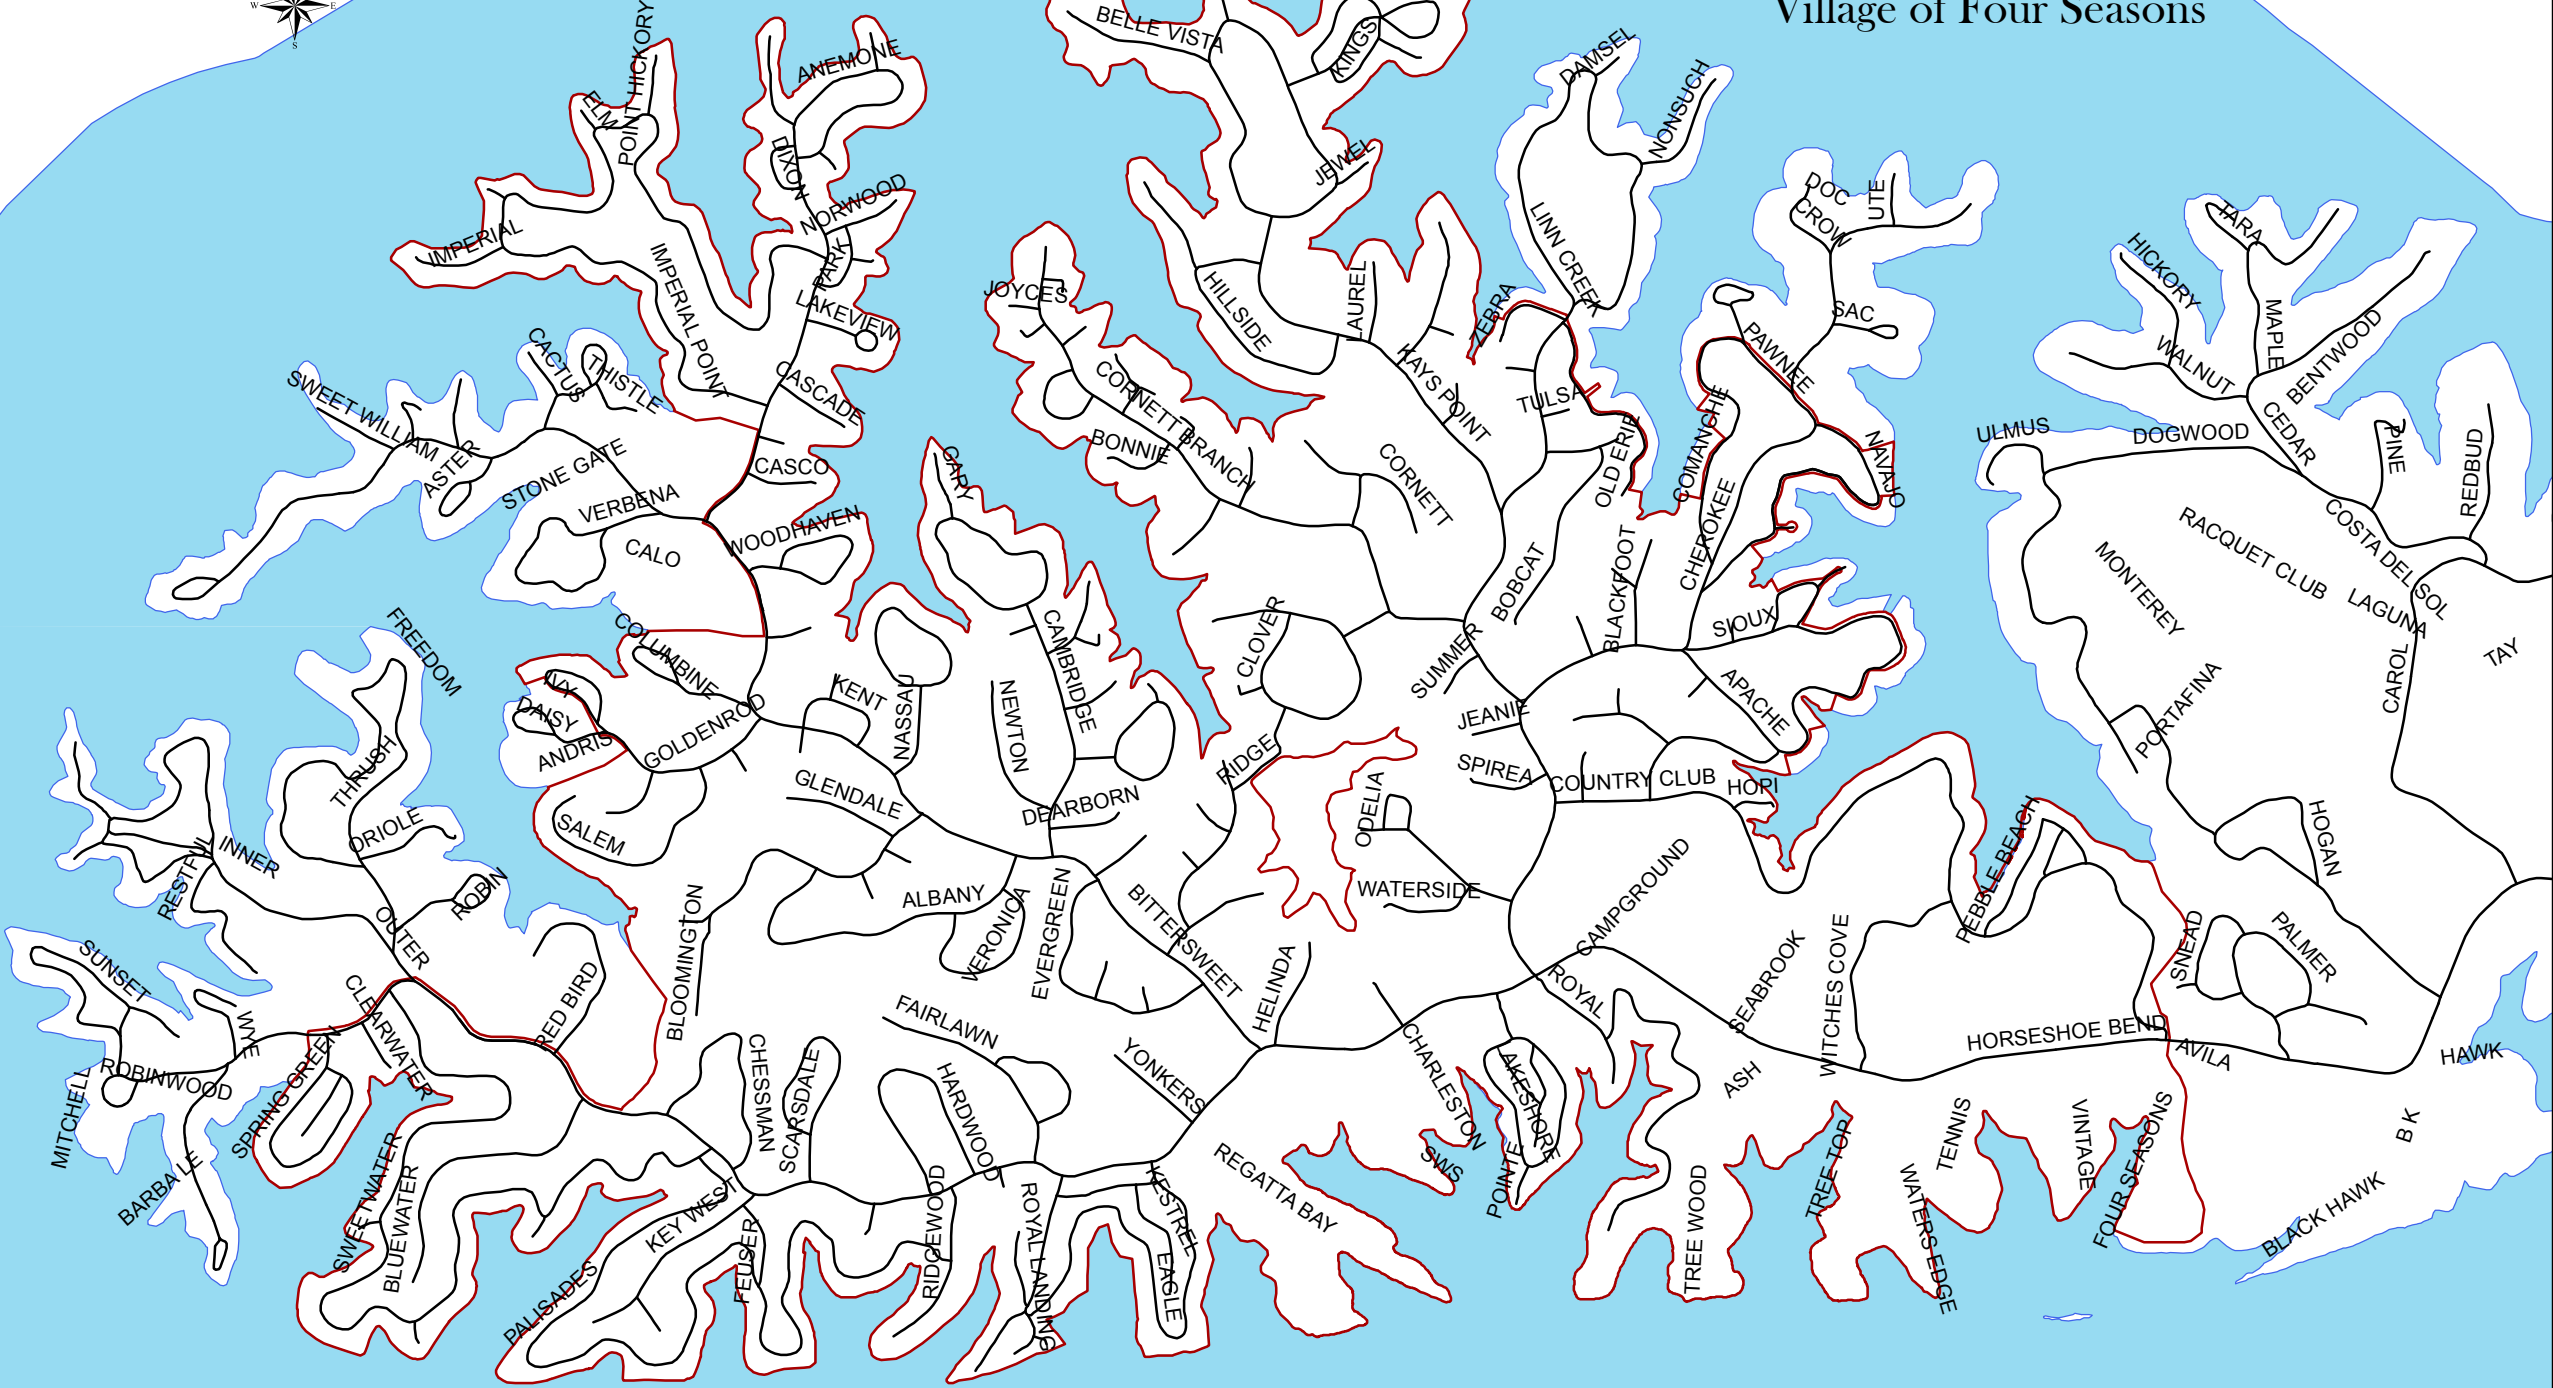

Village of Four Seasons